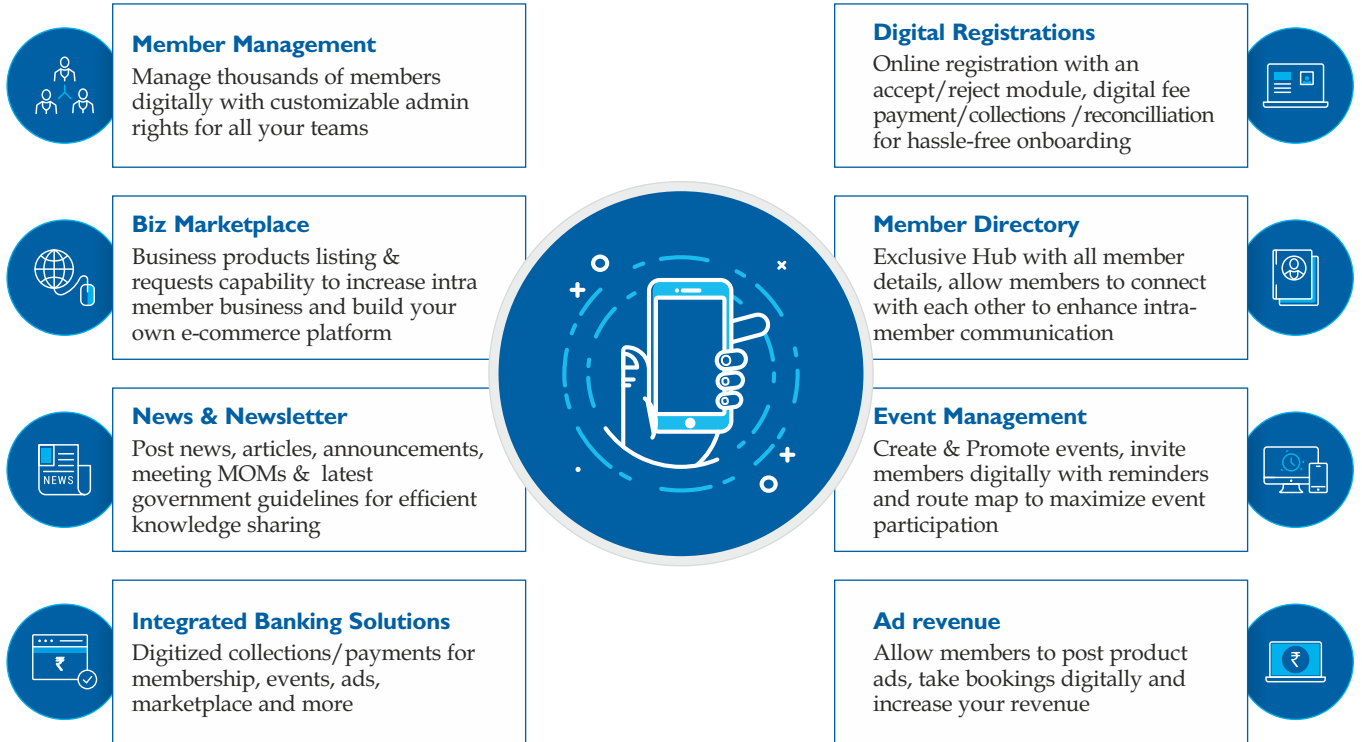

THE INNOVATION CATALYST FOR YOUR ASSOCIATION

BIZCONNECT - PLATFORM SOLUTION FOR INDIA'S LEADING ASSOCIATIONS