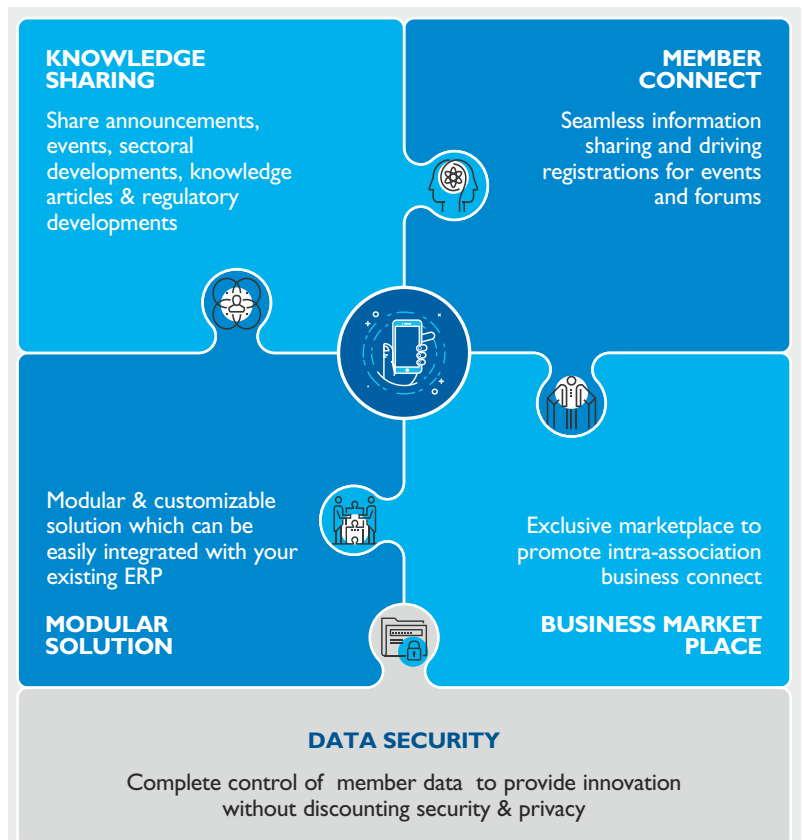

# THE INNOVATION CATALYST FOR YOUR ASSOCIATION

Associations have been at the cornerstone of fostering business growth, industry representation and knowledge dissemination across various forums.

Having partnered with associations for over a decade, we understand the challenges of promoting inter-member business, onboarding & managing thousands of members and communications.

**Keeping these in mind, we present YES SCALE BizConnect - a plug & play platform solution which helps associations to enhance member connect and support their businesses.**

YES SCALE - an initiative by YES BANK is an Innovation and solution platform with an aim to support our partners in identifying the right technology solutions to augment their digital transformation journey as well as support technology startups across sectors with an accelerated go-to-market

**YES SCALE BIZCONNECT:** A plug & play solution that complements your key priorities